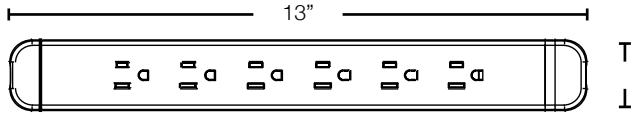

CODES

NEW YORK

The corded Concurrent can be used in the New York City, per the official NYC Electrical Code.

CHICAGO

The corded Concurrent can be used on Listed freestanding furnishing in Chicago. Limitations apply.

SPECIFICATIONS

UNDER SURFACE POWER

Hexplex 6-Outlet Power

Triplex 3-Outlet Power

CORDS

SurgeSwap™ Plughead

Length: 108"

Circuit Breaker Right Angle Cord