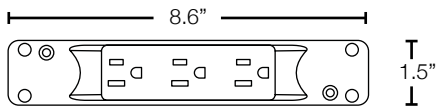

CODES

NEW YORK

The corded Concurrent can be used in the New York City, per the official NYC Electrical Code.

CHICAGO

The corded Concurrent can be used on Listed freestanding furnishing in Chicago. Limitations apply.

SPECIFICATIONS

UNDER SURFACE POWER

Hexplex 6-Outlet Power

Triplex 3-Outlet Power

CORDS

SurgeSwap™ Plughead

Length: 108"

Circuit Breaker Right Angle Cord