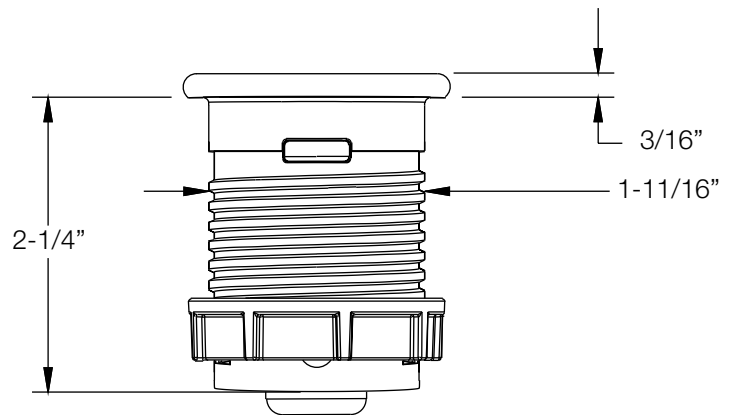

** Product is pre-launch and subject to changes**

SPECIFICATIONS

Image depicts Button with 15 amp simplex. Please note dimensions are the same for a USB configuration.

Surface Cut Out (Min - Max)

1. 75" - 1. 87" Diameter Hole