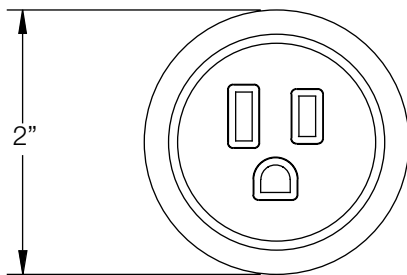

** Product is pre-launch and subject to changes**

SPECIFICATIONS

Image depicts Button with 15 amp simplex. Please note dimensions are the same for a USB configuration.

Surface Cut Out (Min - Max)

1. 75" - 1. 87" Diameter Hole