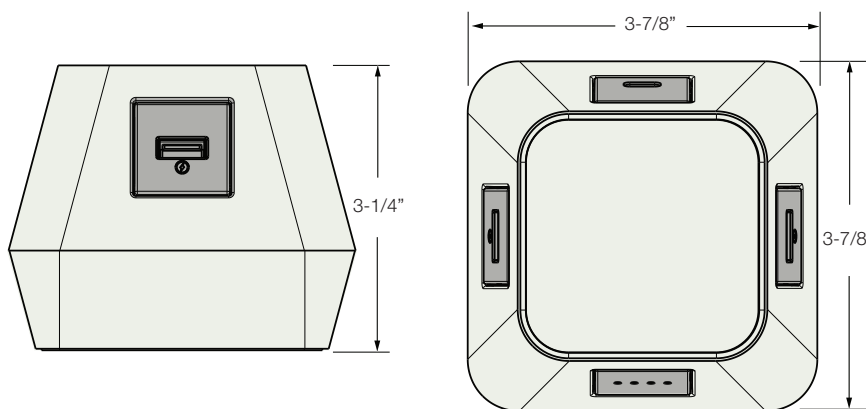

SPECIFICATIONS

OUTLETS

USB-A

Fast Charging
18 Watt QC 3.0
Non QC devices 10W, 5V
Protective Waterproof Coating
on Internal Components

USB-C

Fast Charging
18Watt PD
Protective Waterproof Coating
on Internal Components

LED Indicator Light

POWER SUPPLY

20W

Hitch Charger
Replacement part number
BE04571-C-72 (black)
BE04571-AV-72 (white)

*Storm comes with a black cord.

Charging

Hitch charges fully in 4 hours using a barrel connector.

LEDs indicate the charge level of the battery and notify of charging state.