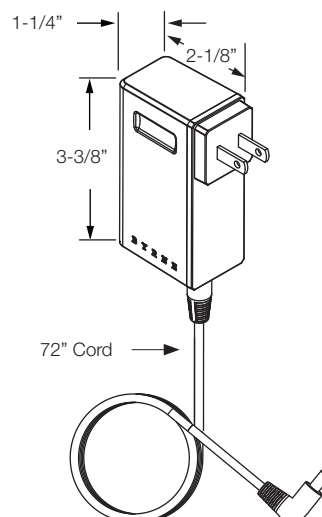

BATTERY SPECS

- 11.6 amp/hr
- Lithium Ion Battery
- Fully charged in 4 hours or less

CAUTION: DO NOT EXPOSE TO TEMPERATURES ABOVE 40°C (104°F) OR BELOW 0°C (32°F).