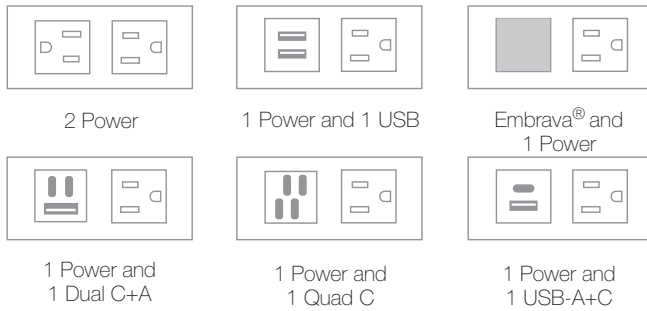

BYRNE

Burelé®

2 Port

OVERVIEW

Byrne's popular, Burelé, is now available in a smaller package size. 2 ports - perfect for single or double user spaces. Available with power, 4 Amp USB, USB A+C, Quad USB C, or Dual USB C+A. 2 Port Burelé can be mounted in 3 styles: Edge Mount, Slide Mount or Table Top, so there's no drilling holes in your work surface. Byrne's simplexes can be rotated to fit specific charging needs. Ask your Sales Representative for more details.

* Image shown: 1 Power, 1 USB configuration with Gloss Fog

SPECIFICATIONS

* Images depicts our 2 Window Burelé with 1 Power, 1 USB and the three mounting options available

Monument ** Corded only*

Slide Min & Max Surface Material 1/2" up to 2-1/2"

Edge Min & Max Surface Material 1/4" up to 1-1/2"

CONFIGURATIONS AVAILABLE

FINISHES

The simplexes and insert lid will default to the body finish chosen, but can be customized with accent colors, and personalized lids.