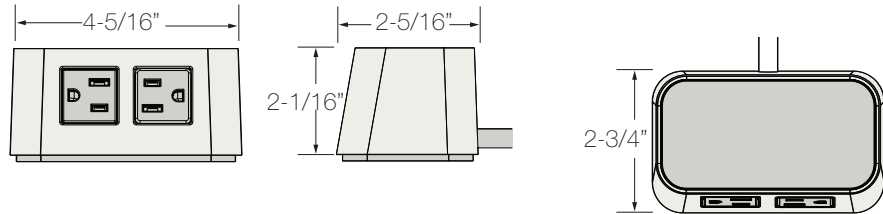

BYRNE

Burelé®

2 Port

OVERVIEW

Byrne's popular, Burelé, is now available in a smaller package size. 2 ports - perfect for single or double user spaces. Available with power, 4 Amp USB, USB A+C, Quad USB C, or Dual USB C+A. 2 Port Burelé can be mounted in 3 styles: Edge Mount, Slide Mount or Table Top, so there's no drilling holes in your work surface. Byrne's simplexes can be rotated to fit specific charging needs. Ask your Sales Representative for more details.

* Image shown: 1 Power, 1 USB configuration with Gloss Fog

SPECIFICATIONS

* Images depicts our 2 Window Burelé with 1 Power, 1 USB and the three mounting options available

Monument ** Corded only*

Slide Min & Max Surface Material 1/2" up to 2-1/2"

Edge Min & Max Surface Material 1/4" up to 1-1/2"

CONFIGURATIONS AVAILABLE

FINISHES

The simplexes and insert lid will default to the body finish chosen, but can be customized with accent colors, and personalized lids.