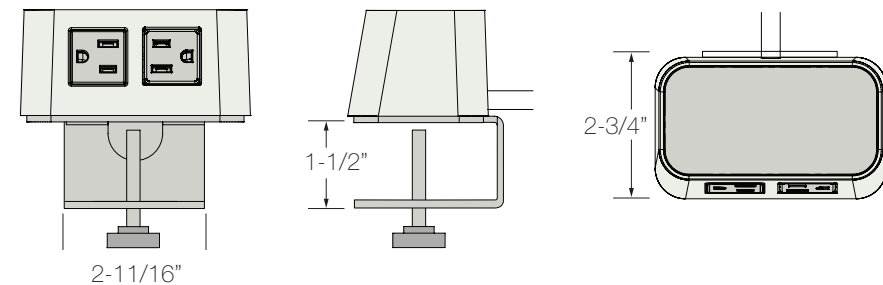

BYRNE

Burelé®

2 Port

OVERVIEW

Byrne's popular, Burelé, is now available in a smaller package size. 2 ports - perfect for single or double user spaces. Available with power, 4 Amp USB, USB A+C, Quad USB C, or Dual USB C+A. 2 Port Burelé can be mounted in 3 styles: Edge Mount, Slide Mount or Table Top, so there's no drilling holes in your work surface. Byrne's simplexes can be rotated to fit specific charging needs. Ask your Sales Representative for more details.

* Image shown: 1 Power, 1 USB configuration with Gloss Fog

SPECIFICATIONS

* Images depicts our 2 Window Burelé with 1 Power, 1 USB and the three mounting options available

Monument ** Corded only*

Slide Min & Max Surface Material 1/2" up to 2-1/2"

Edge Min & Max Surface Material 1/4" up to 1-1/2"

CONFIGURATIONS AVAILABLE

FINISHES

The simplexes and insert lid will default to the body finish chosen, but can be customized with accent colors, and personalized lids.