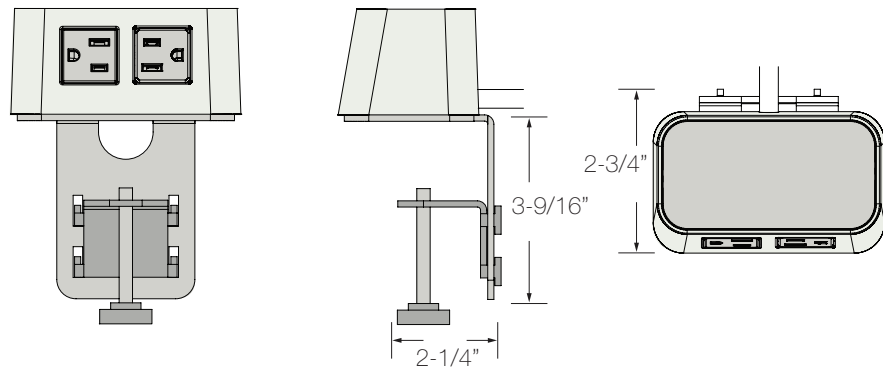

BYRNE

Burelé®

2 Port

OVERVIEW

Byrne's popular, Burelé, is now available in a smaller package size. 2 ports - perfect for single or double user spaces. Available with power, 4 Amp USB, USB A+C, Quad USB C, or Dual USB C+A. 2 Port Burelé can be mounted in 3 styles: Edge Mount, Slide Mount or Table Top, so there's no drilling holes in your work surface. Byrne's simplexes can be rotated to fit specific charging needs. Ask your Sales Representative for more details.

* Image shown: 1 Power, 1 USB configuration with Gloss Fog

SPECIFICATIONS

* Images depicts our 2 Window Burelé with 1 Power, 1 USB and the three mounting options available

Monument ** Corded only*

Slide Min & Max Surface Material 1/2" up to 2-1/2"

Edge Min & Max Surface Material 1/4" up to 1-1/2"

CONFIGURATIONS AVAILABLE

FINISHES

The simplexes and insert lid will default to the body finish chosen, but can be customized with accent colors, and personalized lids.