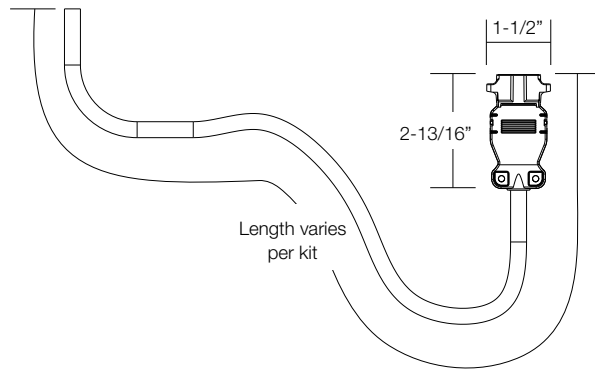

- (1) 120" Power Infeed
- (10) Gray Distribution Blocks with Mounts
- (1) Accessory with 65" Cord
- (4) 12" Jumper Cable
- (5) 24" Jumper Cable
- (60) Cord Management Clips
- (20) Grommets/Rubber Rings (Miki Only)

LOCKER POWER SPECIFICATIONS

INFEED

JUMPER

ACCESSORY CORD (POWER UNIT)

WOOD DISTRIBUTION BLOCK

METAL DISTRIBUTION BLOCK

ACCESSORIES

MIKI LOCKER MOUNT