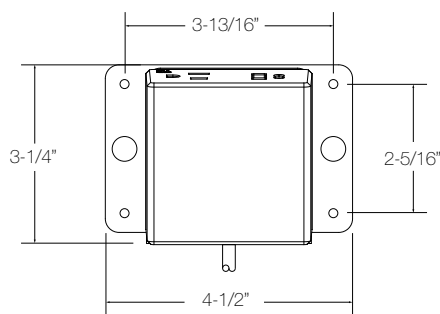

LOCKER POWER SPECIFICATIONS

INFEED

JUMPER

ACCESSORY CORD (POWER UNIT)

WOOD DISTRIBUTION BLOCK

METAL DISTRIBUTION BLOCK

ACCESSORIES

MIKI LOCKER MOUNT