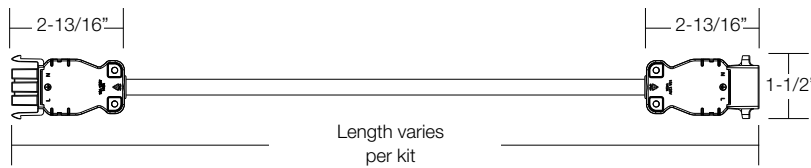

LOCKER POWER SPECIFICATIONS

INFEED

JUMPER

ACCESSORY CORD (POWER UNIT)

WOOD DISTRIBUTION BLOCK

METAL DISTRIBUTION BLOCK

ACCESSORIES

MIKI LOCKER MOUNT

SNAP IN DUPLEX

METAL GROMMET

WOOD GROMMET