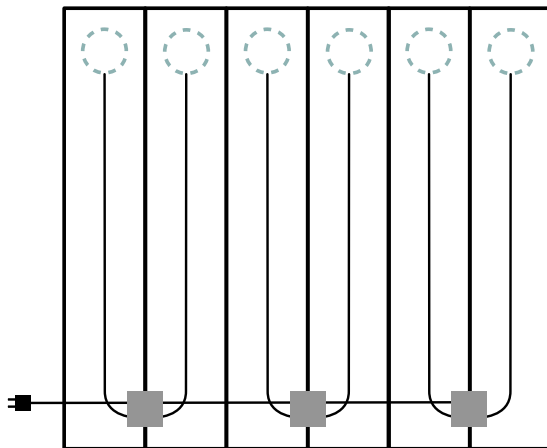

TALL 6-PACK

Metal Part Numbers

Miki - 1 Power, 1 USB-A+C
Black - BE06523-0000761
White - BE06523-0000767

Snap In Duplex - 2 Power
Black - BE06523-0000785

Wood Part Numbers

Miki - 1 Power, 1 USB-A+C
Black - BE06523-0000773
White - BE06523-0000779

- (1) 120" Power Infeed
- (3) Gray Distribution Blocks with Mounts
- (1) Accessory with 65" Cord
- (2) 24" Jumper Cables
- (18) Cord Management Clips
- (6) Grommets/Rubber Rings (Miki Only)