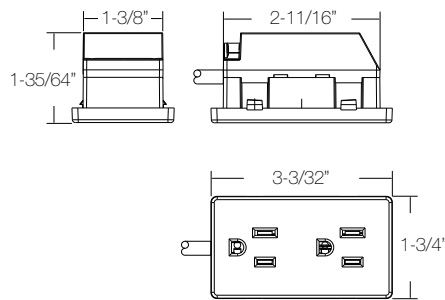

SNAP IN DUPLEX