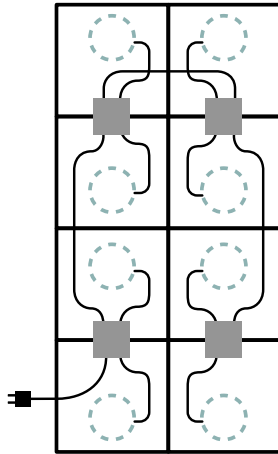

CUBBY LOCKERS

Component specifications on Page 6.

CUBBY 8-PACK

Metal Part Numbers

Miki - 1 Power, 1 USB-A+C
Black - BE06523-0000764
White - BE06523-0000770

Snap In Duplex - 2 Power
Black - BE06523-0000788

Wood Part Numbers

Miki - 1 Power, 1 USB-A+C
Black - BE06523-0000776
White - BE06523-0000782

- (1) 120" Power Infeed
- (4) Gray Distribution Blocks with Mounts
- (1) Accessory with 65" Cord
- (1) 12" Jumper Cable
- (2) 24" Jumper Cable
- (12) Cord Management Clips
- (8) Grommets/Rubber Rings (Miki Only)