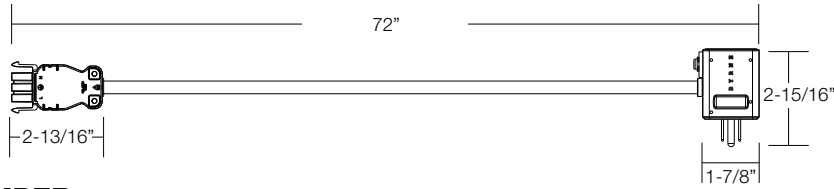

LOCKER POWER SPECIFICATIONS

INFEED