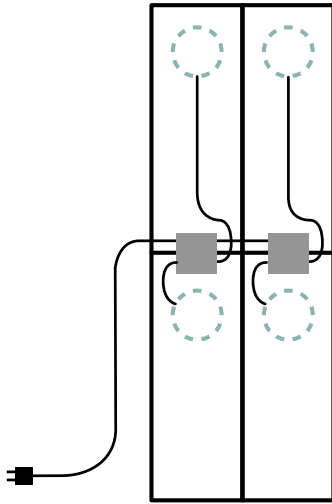

MEDIUM LOCKERS

Component specifications on Page 6.

MEDIUM 4-PACK

Metal Part Numbers

Miki - 1 Power, 1 USB-A+C
Black - BE06523-0000762
White - BE06523-0000768

Snap In Duplex - 2 Power
Black - BE06523-0000786

Wood Part Numbers

Miki - 1 Power, 1 USB-A+C
Black - BE06523-0000774
White - BE06523-0000780

- (1) 120" Power Infeed
- (2) Gray Distribution Blocks with Mounts
- (1) Accessory with 65" Cord
- (1) 24" Jumper Cable
- (12) Cord Management Clips
- (4) Grommets/Rubber Rings (Miki Only)