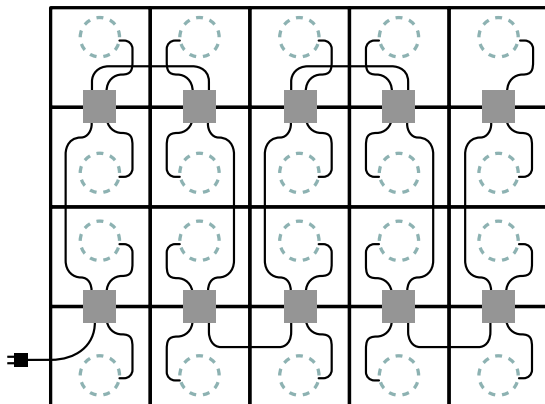

CUBBY 20-PACK

Metal Part Numbers

Miki - 1 Power, 1 USB-A+C
Black - BE06523-0000765
White - BE06523-0000771

Snap In Duplex - 2 Power
Black - BE06523-0000789

Wood Part Numbers

Miki - 1 Power, 1 USB-A+C
Black - BE06523-0000777
White - BE06523-0000783

- (1) 120" Power Infeed
- (10) Gray Distribution Blocks with Mounts
- (1) Accessory with 65" Cord
- (4) 12" Jumper Cable
- (5) 24" Jumper Cable
- (60) Cord Management Clips
- (20) Grommets/Rubber Rings (Miki Only)