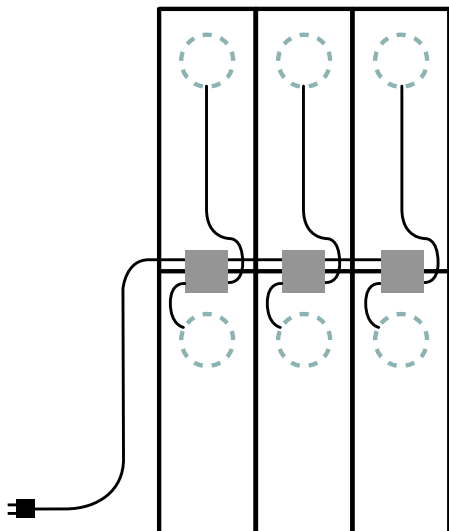

MEDIUM 6-PACK

Metal Part Numbers

Miki - 1 Power, 1 USB-A+C
Black - BE06523-0000763
White - BE06523-0000769

Snap In Duplex - 2 Power
Black - BE06523-0000787

Wood Part Numbers

Miki - 1 Power, 1 USB-A+C
Black - BE06523-0000775
White - BE06523-0000781

- (1) 120" Power Infeed
- (3) Gray Distribution Blocks with Mounts
- (1) Accessory with 65" Cord
- (2) 24" Jumper Cables
- (18) Cord Management Clips
- (6) Grommets/Rubber Rings (Miki Only)