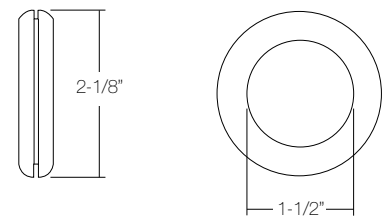

METAL GROMMET