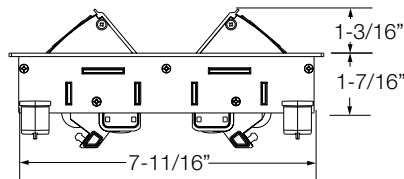

BYRNE

M2XB®

* Image shown: 2 Power on each side with Black Powdercoat and Black Plastic

OVERVIEW

Designed for high density user areas, the maximum back-to-back configuration is ideal for applications that require additional capacity with a minimal foot print.

SPECIFICATIONS

* Images depict 3 power, and 1 open data per side.

*Changes depending on unit size

Min Surface Depth
3/8"

7/8" when using mounting feet

Max Surface Depth
1 1/2"

CUT OUT DIMENSION

Windows Per Side	Length	Width
2 Windows	5"	7-11/16"
3 Windows	6-1/2"	7-11/16"
4 Windows	8"	7-11/16"
5 Windows	9-1/2"	7-11/16"
6 Windows	11"	7-11/16"
8 Windows	14"	7-11/16"

CUSTOMIZE BY SIZE

M2XB offers 2 - 6 or 8 windows on each side. as shown below. Each window can be replaced by a variety of power or technology options.

INTEGRATED TECHNOLOGIES

The power simplexes must be grouped together and installed at the **right end** of this product. Technologies requiring power must immediately follow.