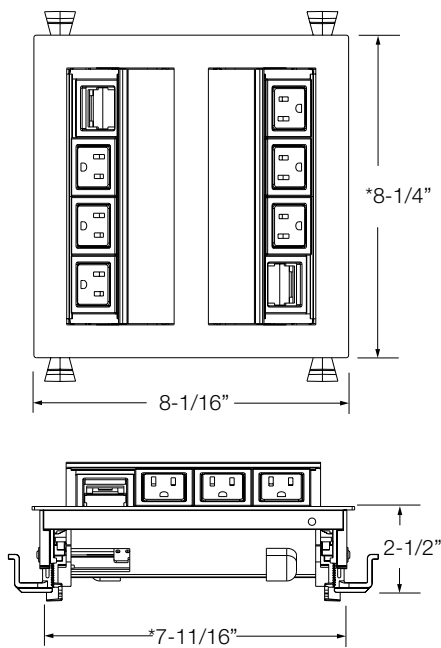

BYRNE

M2XB®

* Image shown: 2 Power on each side with Black Powdercoat and Black Plastic

OVERVIEW

Designed for high density user areas, the maximum back-to-back configuration is ideal for applications that require additional capacity with a minimal foot print.

SPECIFICATIONS

* Images depict 3 power, and 1 open data per side.

*Changes depending on unit size

Min Surface Depth
3/8"

7/8" when using mounting feet

Max Surface Depth
1 1/2"

CUT OUT DIMENSION

Windows Per Side	Length	Width
2 Windows	5"	7-11/16"
3 Windows	6-1/2"	7-11/16"
4 Windows	8"	7-11/16"
5 Windows	9-1/2"	7-11/16"
6 Windows	11"	7-11/16"
8 Windows	14"	7-11/16"

CUSTOMIZE BY SIZE

M2XB offers 2 - 6 or 8 windows on each side. as shown below. Each window can be replaced by a variety of power or technology options.

INTEGRATED TECHNOLOGIES

The power simplexes must be grouped together and installed at the **right end** of this product. Technologies requiring power must immediately follow.