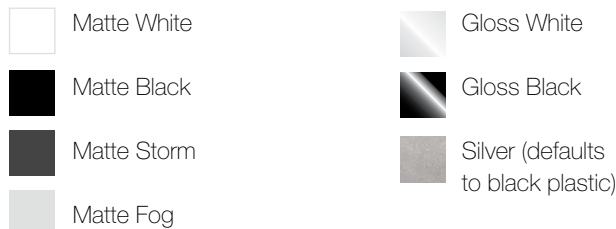

NOTE: Powered Technologies do not transfer data

POWER SIMPLEX

Tamper Resistant & Hospital Grade Available

FINISHES

POWDER COATED ALUMINUM HOUSING & GROMMET

PLASTIC SIMPLEX, END CAPS, & WINDOW FRAMES

POWER ENTRY OPTIONS