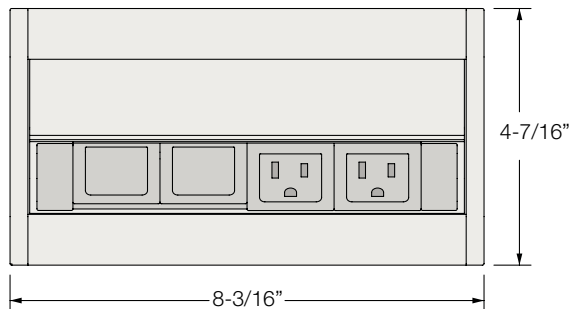

BYRNE

Ohm[®]

* image shown: 4 Power, configuration with Clear Anodized Aluminum and White Plastic

OVERVIEW

Retractable and durably constructed, Ohm is highly functional with a fluid, one-touch door that remains open during use. Ohm offers a completely scalable solution - from 2 to 8 windows- with a variety of power options and data configurations

SPECIFICATIONS

* Images depict a 2 power, and 2 open data windows.

Min Surface Depth
3/8"

Max Surface Depth
1 1/2"

Cut out dimension varies based on product length

2 Windows	5"	4"
3 Windows	6-1/2"	4"
4 Windows	8"	4"
5 Windows	9-1/2"	4"
6 Windows	11"	4"
7 Windows	12-1/2"	4"
8 Windows	14"	4"