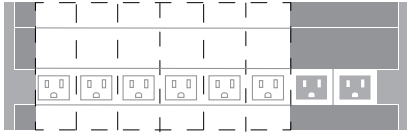

BYRNE

Ohm[®]

* image shown: 4 Power, configuration with Clear Anodized Aluminum and White Plastic

OVERVIEW

Retractable and durably constructed, Ohm is highly functional with a fluid, one-touch door that remains open during use. Ohm offers a completely scalable solution - from 2 to 8 windows- with a variety of power options and data configurations

SPECIFICATIONS

* Images depict a 2 power, and 2 open data windows.

Min Surface Depth
3/8"

Max Surface Depth
1 1/2"

Cut out dimension varies based on product length

2 Windows	5"	4"
3 Windows	6-1/2"	4"
4 Windows	8"	4"
5 Windows	9-1/2"	4"
6 Windows	11"	4"
7 Windows	12-1/2"	4"
8 Windows	14"	4"

CUSTOMIZE BY SIZE

Ohm offers from 2 to 8 windows, as shown below. Each window can be replaced by a variety of power or data options.

POWER INFEED OPTIONS

UL LISTED

- Corded
- Hardwired
- 4-Trac interconnect
- 8-Trac interconnect