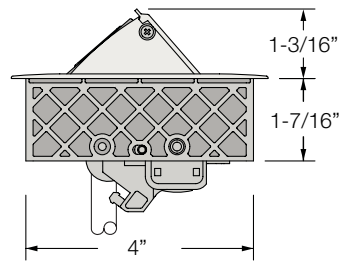

BYRNE

Ohm[®]

* image shown: 4 Power, configuration with Clear Anodized Aluminum and White Plastic

OVERVIEW

Retractable and durably constructed, Ohm is highly functional with a fluid, one-touch door that remains open during use. Ohm offers a completely scalable solution - from 2 to 8 windows- with a variety of power options and data configurations

SPECIFICATIONS

* Images depict a 2 power, and 2 open data windows.

Min Surface Depth
3/8"

Max Surface Depth
1 1/2"

Cut out dimension varies based on product length

2 Windows	5"	4"
3 Windows	6-1/2"	4"
4 Windows	8"	4"
5 Windows	9-1/2"	4"
6 Windows	11"	4"
7 Windows	12-1/2"	4"
8 Windows	14"	4"