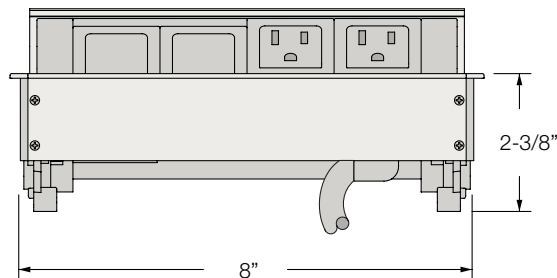

BYRNE

Ohm[®]

* image shown: 4 Power, configuration with Clear Anodized Aluminum and White Plastic

OVERVIEW

Retractable and durably constructed, Ohm is highly functional with a fluid, one-touch door that remains open during use. Ohm offers a completely scalable solution - from 2 to 8 windows- with a variety of power options and data configurations

SPECIFICATIONS

* Images depict a 2 power, and 2 open data windows.

Min Surface Depth
3/8"

Max Surface Depth
1 1/2"

Cut out dimension varies based on product length

2 Windows	5"	4"
3 Windows	6-1/2"	4"
4 Windows	8"	4"
5 Windows	9-1/2"	4"
6 Windows	11"	4"
7 Windows	12-1/2"	4"
8 Windows	14"	4"

CUSTOMIZE BY SIZE

Ohm offers from 2 to 8 windows, as shown below. Each window can be replaced by a variety of power or data options.

POWER INFEED OPTIONS

UL LISTED

- Corded
- Hardwired
- 4-Trac interconnect
- 8-Trac interconnect