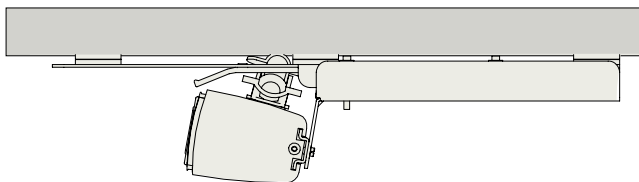

BYRNE

Assemble® Reveal

* image shown: 5 Window Assemble Reveal unit 3 Power, 1 Dual USB, and HDMI with Clear Anodized Aluminum, and White Plastic. Windows are all rotated.

OVERVIEW

Assemble Reveal is our Assemble product turned upside down. Made to mount under a table, Assemble Reveal can be stowed away by pushing it back or pulled forward to access power and data when needed. Assemble Reveal offers a completely scalable solution - from 2 to 8 windows - with a variety of power access options and data configurations.

SPECIFICATIONS

* Images depict a 2 power, and 2 open data windows.

* Scalable from 2-8 Windows

**Distance
between
Stowed and
Revealed**
3-3/4"

Stowed

Revealed

CUSTOMIZE BY SIZE

Assemble Reveal offers from 2 to 8 windows, as shown below. Each window can be replaced by a variety of power or technologies options.

CODES

NEW YORK

The Corded Assemble Reveal can be used in New York City, as per the New York City Electrical Code.

CHICAGO

The Corded Assemble Reveal can be used on Listed freestanding furnishings in Chicago. Limitations apply.

POWER INFEED OPTIONS

UL LISTED

Corded

INTEGRATED TECHNOLOGIES

The power simplexes must be grouped together and installed at the **right end** of this product. Technologies requiring power must immediately follow.