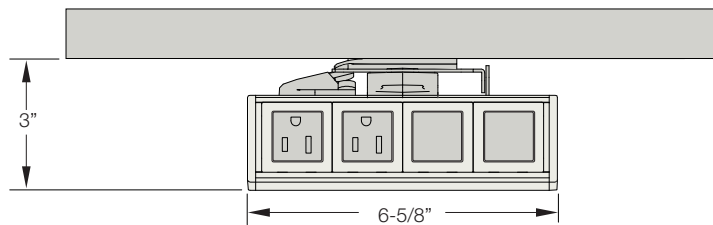

BYRNE

Assemble® Reveal

* image shown: 5 Window Assemble Reveal unit 3 Power, 1 Dual USB, and HDMI with Clear Anodized Aluminum, and White Plastic. Windows are all rotated.

OVERVIEW

Assemble Reveal is our Assemble product turned upside down. Made to mount under a table, Assemble Reveal can be stowed away by pushing it back or pulled forward to access power and data when needed. Assemble Reveal offers a completely scalable solution - from 2 to 8 windows - with a variety of power access options and data configurations.

SPECIFICATIONS

* Images depict a 2 power, and 2 open data windows.

* Scalable from 2-8 Windows

**Distance
between
Stowed and
Revealed**
3-3/4"

Stowed

Revealed

CUSTOMIZE BY SIZE

Assemble Reveal offers from 2 to 8 windows, as shown below. Each window can be replaced by a variety of power or technologies options.