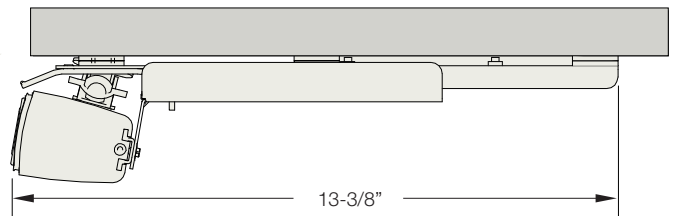

BYRNE

Assemble® Reveal

* image shown: 5 Window Assemble Reveal unit 3 Power, 1 Dual USB, and HDMI with Clear Anodized Aluminum, and White Plastic. Windows are all rotated.

OVERVIEW

Assemble Reveal is our Assemble product turned upside down. Made to mount under a table, Assemble Reveal can be stowed away by pushing it back or pulled forward to access power and data when needed. Assemble Reveal offers a completely scalable solution - from 2 to 8 windows - with a variety of power access options and data configurations.

SPECIFICATIONS

* Images depict a 2 power, and 2 open data windows.

* Scalable from 2-8 Windows

**Distance
between
Stowed and
Revealed**
3-3/4"

Stowed

Revealed

CUSTOMIZE BY SIZE

Assemble Reveal offers from 2 to 8 windows, as shown below. Each window can be replaced by a variety of power or technologies options.

CODES

NEW YORK

The Corded Assemble Reveal can be used in New York City, as per the New York City Electrical Code.

CHICAGO

The Corded Assemble Reveal can be used on Listed freestanding furnishings in Chicago. Limitations apply.

POWER INFEED OPTIONS

UL LISTED

Corded

INTEGRATED TECHNOLOGIES

The power simplexes must be grouped together and installed at the **right end** of this product. Technologies requiring power must immediately follow.