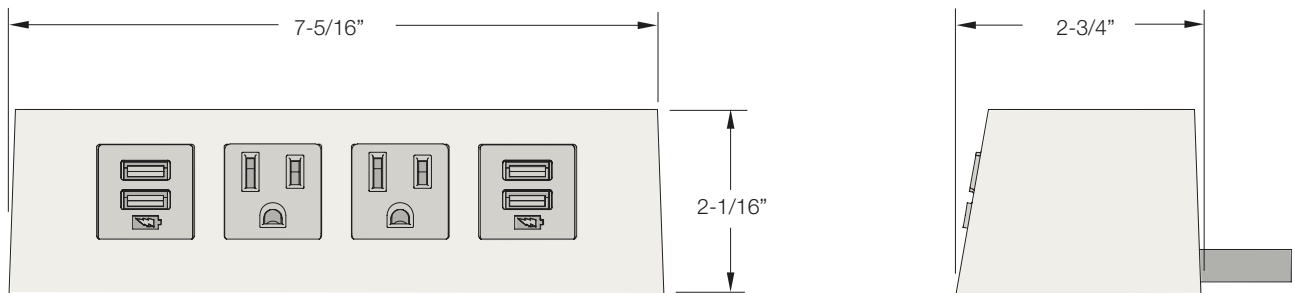

## Burelé®

Table Top

\* Image shown: 2 Power, 1 dual USB and 1 USB A+C configuration with Gloss Black

## SPECIFICATIONS

\* Images depict a 2 Power, and 2 USB unit.