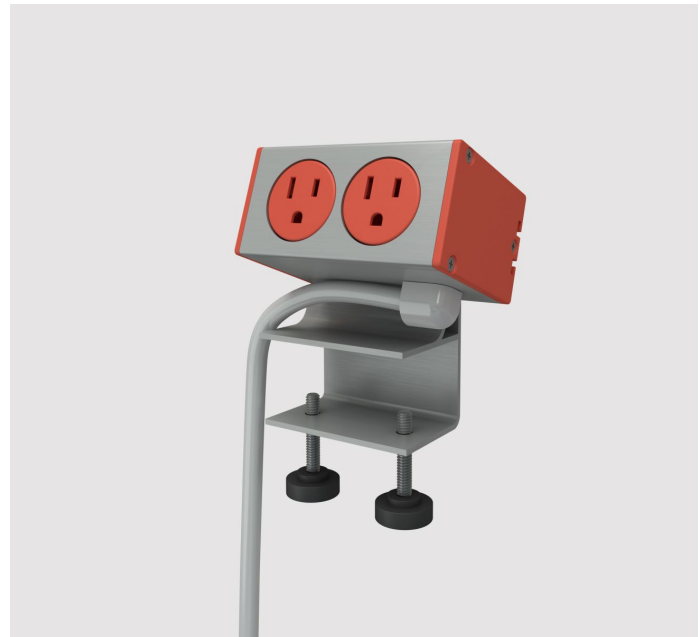

BYRNE

Dot®

* image shown: 2 Window Dot unit with 2 Power, with Clear Anodized Aluminum, and Poppy Plastic.

OVERVIEW

Dot goes onto the edge of your work surface, screw the clamps tightly, and plug in. Dot comes standard with a combination of Power and Dual Charging USB. Available with 2, 3, or 5 outlets, featuring round simplexes, fresh new color options, and beautiful anodized aluminum.

SPECIFICATIONS

* Images depicts a 2 Power, and 1 USB Dot unit.

POWER ENTRY OPTIONS

UL Listed
Corded

ETL Listed
4-Trac
8-Trac
Hardwire
Interlink
Interlink IQ 2.0

CODES

NEW YORK

The Corded Dot can be used in New York City, as per the NYC Electrical Code.

CHICAGO

The Corded Dot can be used on Listed freestanding furnishings in Chicago. Limitations apply. The Hardwired Dot must be used on all other furnishings in Chicago.

CONFIGURATIONS AVAILABLE

The window sizes available for Dot are 2, 3, and 5. Currently we offer dual USB options with 2 Amp per port, USB A+C, and 15 Amp power simplexes with this product. Below is a graphic representation of the power and data configurations available for this unit.

5 Window Unit

5 Power

2 USB and 3 Power

1 USB A+C, 3 Power, and 1 USB

FINISHES

Dot housing is clear anodized aluminum. The color of the cord will default to white unless the simplex and end caps are black, in which case it will default to a black cord.