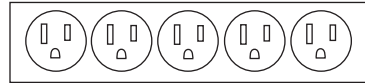

CHICAGO

The Corded Dot can be used on Listed freestanding furnishings in Chicago. Limitations apply. The Hardwired Dot must be used on all other furnishings in Chicago.

CONFIGURATIONS AVAILABLE

The window sizes available for Dot are 2, 3, and 5. Currently we offer dual USB options with 2 Amp per port, USB A+C, and 15 Amp power simplexes with this product. Below is a graphic representation of the power and data configurations available for this unit.

2 Window Unit

2 Power

1 USB and 1 Power

1 USB A+C and 1 Power

3 Window Unit

3 Power

1 USB and 2 Power

1 USB A+C and 2 Power

5 Window Unit

5 Power

2 USB and 3 Power

1 USB A+C, 3 Power, and 1 USB

FINISHES

Dot housing is clear anodized aluminum. The color of the cord will default to white unless the simplex and end caps are black, in which case it will default to a black cord.