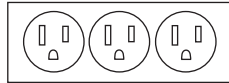

CHICAGO

The Corded Dot can be used on Listed freestanding furnishings in Chicago. Limitations apply. The Hardwired Dot must be used on all other furnishings in Chicago.

CONFIGURATIONS AVAILABLE

The window sizes available for Dot are 2, 3, and 5. Currently we offer dual USB options with 2 Amp per port, USB A+C, and 15 Amp power simplexes with this product. Below is a graphic representation of the power and data configurations available for this unit.

2 Window Unit

2 Power

1 USB and 1 Power

1 USB A+C and 1 Power

3 Window Unit

3 Power

1 USB and 2 Power

1 USB A+C and 2 Power

5 Window Unit

5 Power

2 USB and 3 Power

1 USB A+C, 3 Power, and 1 USB

FINISHES

Dot housing is clear anodized aluminum. The color of the cord will default to white unless the simplex and end caps are black, in which case it will default to a black cord.