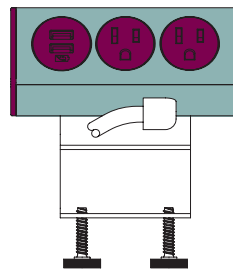

Anodized Aluminum Housing

Simplex

Colors above represent different material areas that change depending on the finish chosen.