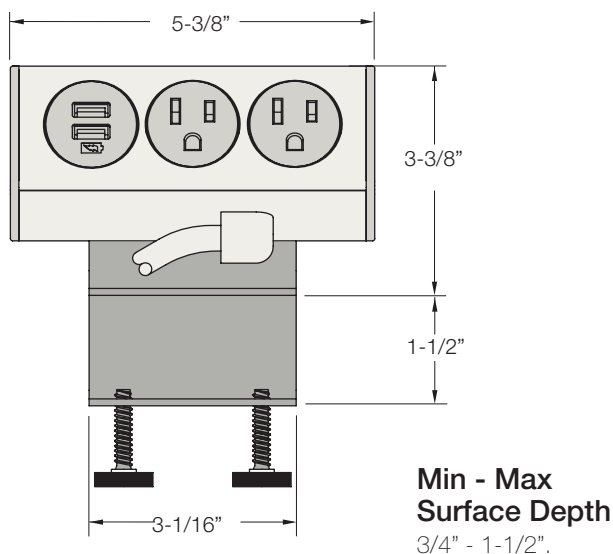

BYRNE

Dot®

* image shown: 2 Window Dot unit with 2 Power, with Clear Anodized Aluminum, and Poppy Plastic.

OVERVIEW

Dot goes onto the edge of your work surface, screw the clamps tightly, and plug in. Dot comes standard with a combination of Power and Dual Charging USB. Available with 2, 3, or 5 outlets, featuring round simplexes, fresh new color options, and beautiful anodized aluminum.

SPECIFICATIONS

* Images depicts a 2 Power, and 1 USB Dot unit.

POWER ENTRY OPTIONS

UL Listed
Corded

ETL Listed
4-Trac
8-Trac
Hardwire
Interlink
Interlink IQ 2.0

CODES

NEW YORK

The Corded Dot can be used in New York City, as per the NYC Electrical Code.

CHICAGO

The Corded Dot can be used on Listed freestanding furnishings in Chicago. Limitations apply. The Hardwired Dot must be used on all other furnishings in Chicago.

CONFIGURATIONS AVAILABLE

The window sizes available for Dot are 2, 3, and 5. Currently we offer dual USB options with 2 Amp per port, USB A+C, and 15 Amp power simplexes with this product. Below is a graphic representation of the power and data configurations available for this unit.